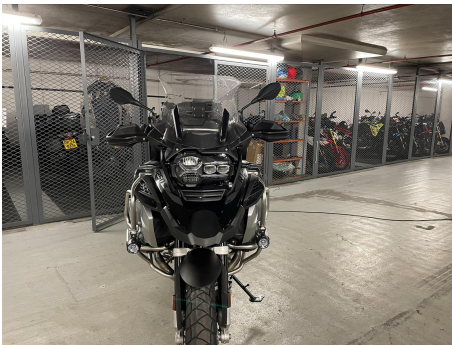

Used vehicles

Detailed view

BMW R 1250 GS Adventure TE

Used motorcycle 2 Number of previous owners

£13,497

Vehicle data

Bike ID	564050
Colour	Black storm metallic/Black/Achat grey
First registration	December 2021
Capacity	1,254 ccm
Power	100 kW (134 HP)
Mileage	8,600 miles
Segment	Adventure
Drive	Shaft drive
Year of manufacture	2021
Dealer warranty	24 months

The UK's flagship BMW retailer proudly presents the R 1250 GS Adventure TE Triple Black

- Seat Heating
- Heated Handlebar Grips
- Tyre Pressure Control
- Cruise Control
- Black Cross Spoke Wheels
- Adaptive Headlight
- MSR (Dynamic engine braking)
- Dynamic ESA
- Daytime Riding Light
- Keyless Ride
- Headlight Pro
- Gearshift Assist Pro
- Riding Mode Pro